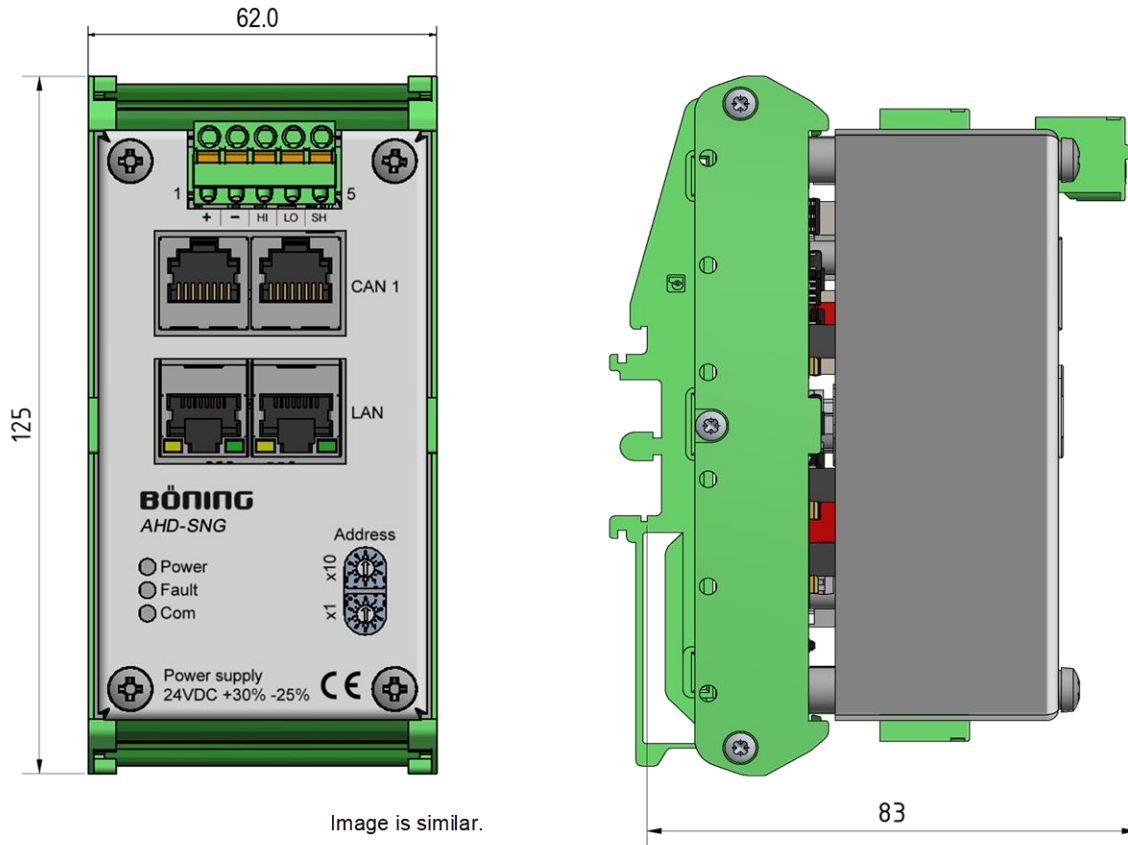

Dimensions

Technical Data

Dimensions (B x H x D)	62 mm x 125 mm x 83 mm (Allow additional height of approximately 80 mm for connectors and wiring)
Weight	0.3 kg
Ambient temperature	-20°C ... +60°C
Storage temperature	-30°C ... +80°C
Protection class	IP 20 (front) IP 20 (rear)
Power supply	24 V DC (+30% / -25%)
Current consumption	Max. 140 mA (24 V DC)
Installation	DIN rail

Interfaces	1 x CAN: 2 x RJ45 IN/OUT and terminals 1 x LAN: 2 x RJ45
Approvals	-
Item number	20074